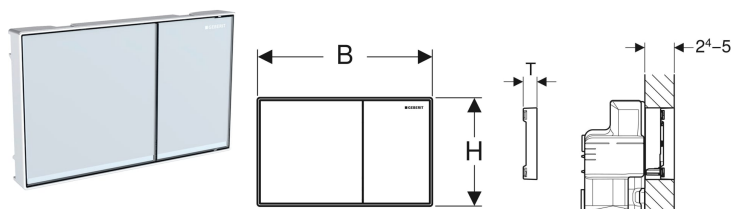

Geberit Sigma60 flush plate for dual flush, surface-even

Example image

Application purposes

- For flush actuation with Sigma concealed cisterns 8 cm, range 2016
- For flush actuation with Sigma concealed cisterns 12 cm
- For covering thicknesses 24–50 mm
- Not suitable for Geberit Duofix elements for wall-hung WC, barrier-free

Characteristics

- Front actuation
- Surface-even actuation
- Sound-absorbing actuator rods, tool-free fast adjustment

Scope of delivery

- Compensation frame
- 2 spacers
- 2 distance bolts

- 2 actuator rods
- Protection plate
- Fastening material

To order additionally

- Geberit installation set, surface-even, for Sigma concealed cistern 12 cm

Art. no.	Colour / surface	Material designation	B	H	T
115.640.SI.1	Buttons: white Design stripes: mirrored Frame: gloss chrome-plated	Die-cast zinc / glass	21.4 cm	13.2 cm	2.5 cm
115.640.SJ.1	Buttons: black Design stripes: mirrored Frame: gloss chrome-plated	Die-cast zinc / glass	21.4 cm	13.2 cm	2.5 cm
115.640.GH.1	Buttons: chrome-plated, brushed, easy-to-clean coated Design stripes and frame: gloss chrome-plated	Die-cast zinc	21.4 cm	13.2 cm	2.5 cm
115.640.JK.1	Plate: lava Design stripes: mirrored Frame: gloss chrome-plated	Die-cast zinc / glass	21.4 cm	13.2 cm	2.5 cm
115.640.JL.1	Plate: sand grey Design stripes: mirrored Frame: gloss chrome-plated	Die-cast zinc / glass	21.4 cm	13.2 cm	2.5 cm